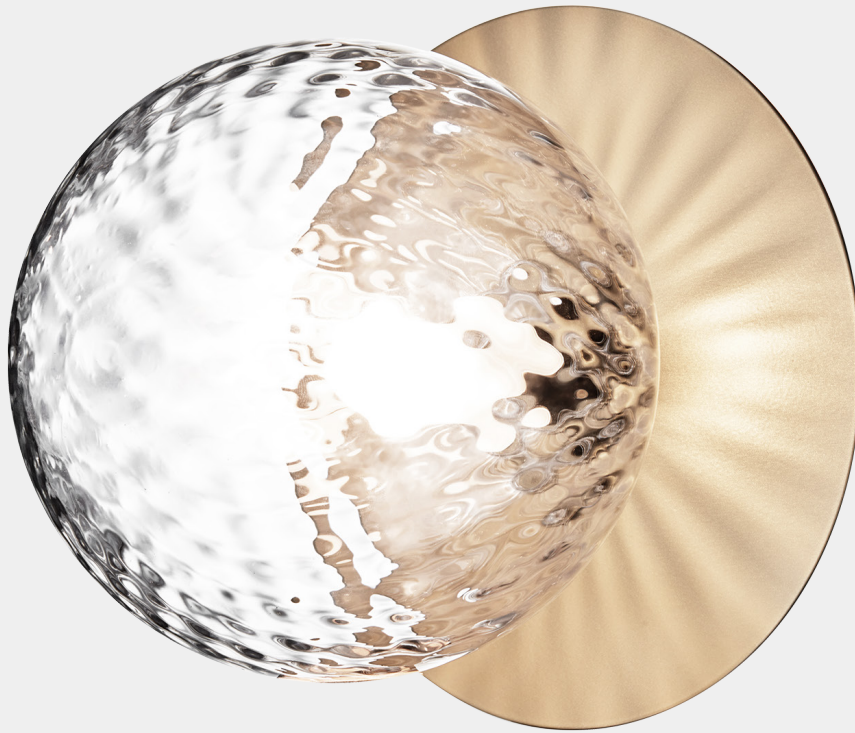

# NUURA

**LIILA 1 MEDIUM**  
**nordic gold / optic clear**

Design: Sofie Refer, 2018

**Liila 1 Medium** works well as a single lamp or grouped in a decorative formation. Liila 1 Medium also suits smaller rooms, the bathroom and the entrance hall.

Explore the rest of the **Liila collection** on our website, [here](#)

**Product no.:** EU - 2046001 / US - 3046010

**Certifications:** CE, ETL, IP44, Class I

**Type:** Wall / ceiling light - indoor

**For information about IP ratings, click [here](#)**

**Colour:** Glass: optic clear / Metal: nordic gold

**Cleaning:** Use a soft dry cloth to clean the product.  
Do not use household cleaners.

**Materials:** Powder-coated metal, mouth-blown glass

**Light source:** Socket: G9  
Max wattage: 7W LED  
Voltage (V): 220-240V / 120V