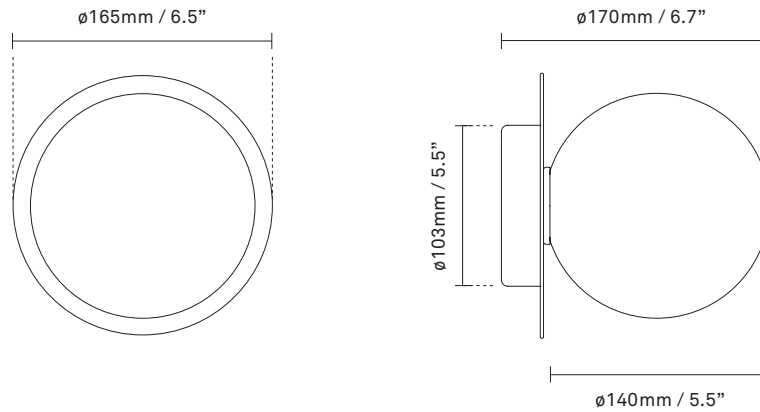

Liila 1 Medium works well as a single lamp or grouped in a decorative formation. Liila 1 Medium also suits smaller rooms, the bathroom and the entrance hall.

Explore the rest of the **Liila collection** on our website, [here](#)

Product no.: EU - 2046001 / US - 3046010

Certifications: CE, ETL, IP44, Class I

Type: Wall / ceiling light - indoor

For information about IP ratings, click [here](#)

Colour: Glass: optic clear / Metal: nordic gold

Cleaning: Use a soft dry cloth to clean the product.
Do not use household cleaners.

Materials: Powder-coated metal, mouth-blown glass

Light source: Socket: G9
Max wattage: 7W LED
Voltage (V): 220-240V / 120V

Dimensions: 165mm / 6,5in x 170mm / 6,7in
Ceiling plate: $\varnothing$ 103mm / 4in(EU)
 $\varnothing$ 140mm / 5,5in (US)
Glass: $\varnothing$ 140 / 5,5in

See recommended light source [here](#)

Weight: Armature + glass: 1000g

Light sources not included

Packaging: Dimensions: L: 338mm / 13.3in x W:
194mm / 7.6in x H: 175mm / 6.9in
Weight: 480g
Total weight incl. product: 1480g
Number of parcels: 1
Material: Brown cardboard

Dimmable if installed with appropriate dimmable LED light source(s) suitable for your dimmer circuit.

Light source can be added to delivery on request or via our webshop at [nuura.com](#).

Works with appropriate lighting control module. Module can be added to delivery on request.

Find our recommendations [here](#)