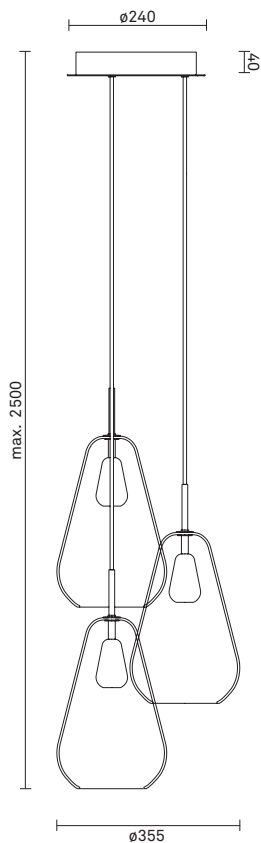

Anoli 1 - Small works perfectly as a single pendant or more pendants in lines or grouped over a table or desk.

Product number: 01320122

Dimensions:
ø160mm x 315mm
Ceiling plate: ø120mm
Black fabric cable - Length: 2500mm

Product number: 01330122

Dimensions:
ø190mm x 385mm
Ceiling plate: ø120mm
Black fabric cable - Length: 2500mm

Socket: E14 / E12
(Bulb not included)

NUURA

ANOLI 3

Anoli Collection captures the tranquility of falling water droplets.

Anoli 3 is suitable over dining, side tables and corner spaces.

Product number: 01030122

Dimensions:
 $\varnothing 240\text{mm}$ x $\text{max. } 2500\text{mm}$
Ceiling plate: $\varnothing 240\text{mm}$
Black fabric cable - Length: 2500mm

NUURA

Anoli Collection	Product	Product number	Metal	Glass
	<p>Anoli 1 - Small Dimensions: ø160mm x 315mm Ceiling plate: ø120mm Black fabric cable Length: 2500mm</p> <p>Socket: E14 / E12 (Bulb not included)</p>	01320122	Nordic Gold	Gold
	<p>Anoli 1 - Medium Dimensions: ø190mm x 385mm Ceiling plate: ø120mm Black fabric cable Length: 2500mm</p> <p>Socket: E14 / E12 (Bulb not included)</p>	01330122	Nordic Gold	Gold
	<p>Anoli 3 Dimensions: ø240mm x max. 2500mm Ceiling plate: ø240mm Black fabric cable Length: 2500mm</p> <p>Socket: E14 / E12 (Bulbs not included)</p>	01030122	Nordic Gold	Gold
	<p>Anoli 6 Dimensions: ø340mm x max. 2500mm Ceiling plate: ø340mm Black fabric cable Length: 2500mm</p> <p>Socket: E14 / E12 (Bulbs not included)</p>	01060122	Nordic Gold	Gold
	<p>Anoli 13 Dimensions: ø900mm x max. 2500mm Ceiling plate: ø900mm Black fabric cable Length: 2500mm</p> <p>Socket: E14 / E12 (Bulbs not included)</p>	01130122	Nordic Gold	Gold