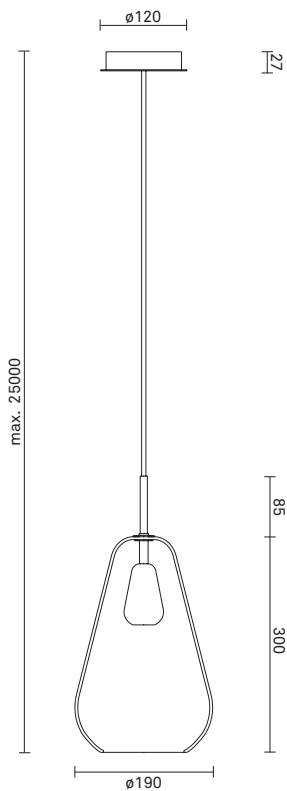

Anoli 1 - Small works perfectly as a single pendant or more pendants in lines or grouped over a table or desk.

Product number: 01320122

Dimensions:
ø160mm x 315mm
Ceiling plate: ø120mm
Black fabric cable - Length: 2500mm

Product number: 01330122

Dimensions:
ø190mm x 385mm
Ceiling plate: ø120mm
Black fabric cable - Length: 2500mm

Socket: E14 / E12
(Bulb not included)

NUURA

ANOLI 3

Anoli Collection captures the tranquility of falling water droplets.

Anoli 3 is suitable over dining, side tables and corner spaces.

Product number: 01030122

Dimensions:
 $\varnothing 240\text{mm}$ x $\text{max. } 2500\text{mm}$
Ceiling plate: $\varnothing 240\text{mm}$
Black fabric cable - Length: 2500mm

NUURA

Anoli Collection	Product	Product number	Metal	Glass
	<p>Anoli 1 - Small Dimensions: ø160mm x 315mm Ceiling plate: ø120mm Black fabric cable Length: 2500mm</p> <p>Socket: E14 / E12 (Bulb not included)</p>	01320122	Nordic Gold	Gold
	<p>Anoli 1 - Medium Dimensions: ø190mm x 385mm Ceiling plate: ø120mm Black fabric cable Length: 2500mm</p> <p>Socket: E14 / E12 (Bulb not included)</p>	01330122	Nordic Gold	Gold
	<p>Anoli 3 Dimensions: ø240mm x max. 2500mm Ceiling plate: ø240mm Black fabric cable Length: 2500mm</p> <p>Socket: E14 / E12 (Bulbs not included)</p>	01030122	Nordic Gold	Gold
	<p>Anoli 6 Dimensions: ø340mm x max. 2500mm Ceiling plate: ø340mm Black fabric cable Length: 2500mm</p> <p>Socket: E14 / E12 (Bulbs not included)</p>	01060122	Nordic Gold	Gold
	<p>Anoli 13 Dimensions: ø900mm x max. 2500mm Ceiling plate: ø900mm Black fabric cable Length: 2500mm</p> <p>Socket: E14 / E12 (Bulbs not included)</p>	01130122	Nordic Gold	Gold