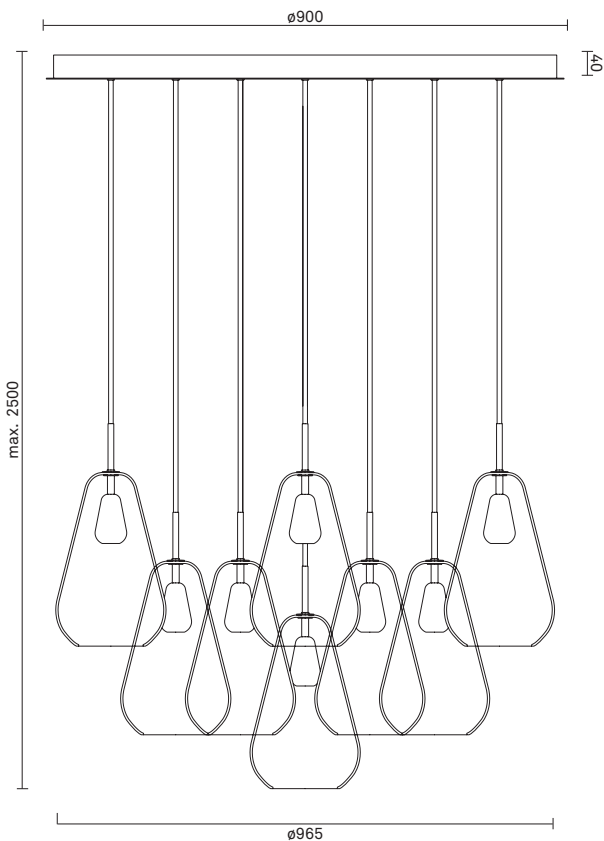

Anoli 3 is suitable over dining, side tables and corner spaces.

Product number: 01030122

Dimensions:
 $\varnothing 240\text{mm}$ x $\text{max. } 2500\text{mm}$
Ceiling plate: $\varnothing 240\text{mm}$
Black fabric cable - Length: 2500mm

Dimensions:
ø340mm x max. 2500mm
Ceiling plate: ø340mm
Black fabric cable - Length: 2500mm

Socket: E14 / E12
(Bulbs not included)

NUURA

ANOLI 13

Anoli Collection captures the tranquility of falling water droplets.

Anoli 13 is suitable over dining and side tables.

Product number: 01060122

Dimensions:
ø900mm x max. 2500mm
Ceiling plate: ø900mm
Black fabric cable - Length: 2500mm

Socket: E14 / E12
(Bulbs not included)

NUURA

Anoli Collection	Product	Product number	Metal	Glass
	<p>Anoli 1 - Small Dimensions: ø160mm x 315mm Ceiling plate: ø120mm Black fabric cable Length: 2500mm</p> <p>Socket: E14 / E12 (Bulb not included)</p>	01320122	Nordic Gold	Gold
	<p>Anoli 1 - Medium Dimensions: ø190mm x 385mm Ceiling plate: ø120mm Black fabric cable Length: 2500mm</p> <p>Socket: E14 / E12 (Bulb not included)</p>	01330122	Nordic Gold	Gold
	<p>Anoli 3 Dimensions: ø240mm x max. 2500mm Ceiling plate: ø240mm Black fabric cable Length: 2500mm</p> <p>Socket: E14 / E12 (Bulbs not included)</p>	01030122	Nordic Gold	Gold
	<p>Anoli 6 Dimensions: ø340mm x max. 2500mm Ceiling plate: ø340mm Black fabric cable Length: 2500mm</p> <p>Socket: E14 / E12 (Bulbs not included)</p>	01060122	Nordic Gold	Gold
	<p>Anoli 13 Dimensions: ø900mm x max. 2500mm Ceiling plate: ø900mm Black fabric cable Length: 2500mm</p> <p>Socket: E14 / E12 (Bulbs not included)</p>	01130122	Nordic Gold	Gold