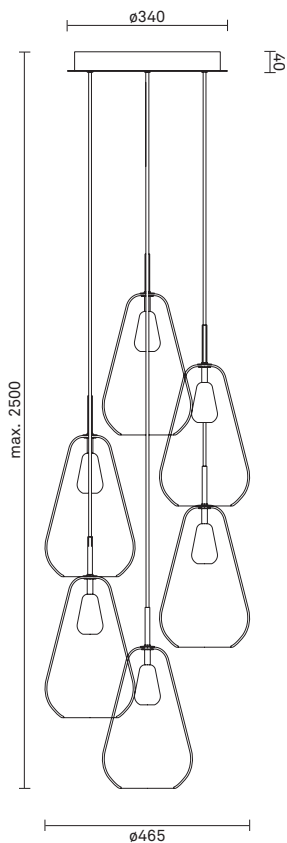

NUURA

ANOLI 6

Anoli Collection captures the tranquility of falling water droplets.

The elegant yet simple drop shape is emphasized by the finest hand blown glass and light gold metal.

The collection ranges from sleek pendants to elegant chandeliers and can be customised for larger projects and private homes.

Anoli 6 is suitable for halls and stairs or corner spaces.

Product number: 01060122

Dimensions:
ø340mm x max. 2500mm
Ceiling plate: ø340mm
Black fabric cable - Length: 2500mm

Socket: E14 / E12
(Bulbs not included)