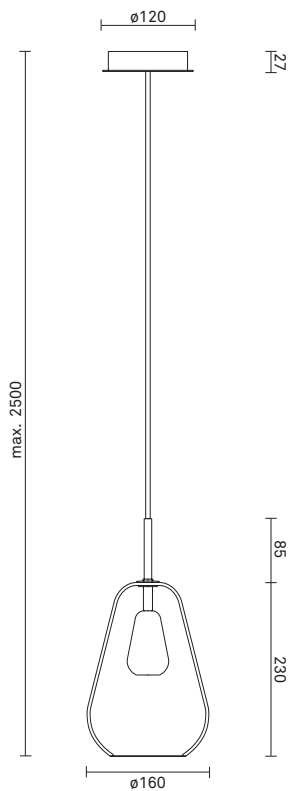

NUURA

ANOLI 1 - Small

Anoli Collection captures the tranquility of falling water droplets.

The elegant yet simple drop shape is emphasized by the finest hand blown glass and light gold metal.

The collection ranges from sleek pendants to elegant chandeliers and can be customised for larger projects and private homes.

Anoli 1 - Small works perfectly as a single pendant or more pendants in lines or grouped over a table or desk.

Product number: 01320122

Dimensions:
ø160mm x 315mm
Ceiling plate: ø120mm
Black fabric cable - Length: 2500mm

Socket: E14 /E12
(Bulb not included)