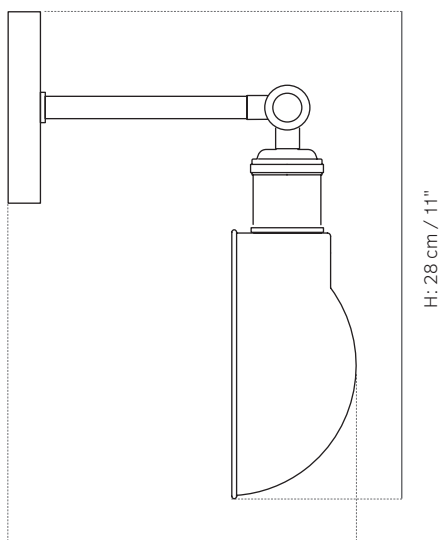

Indoor

Dimensions (cm / in)

H: 28 cm / 11"

W: 16 cm / 6,3"

D: 40 cm or 22 cm / 15,7" or 8,6"

Colours

Black (RAL 9005) / Brass

The Tribeca series is a mix of lamps, pendants and chandeliers, all inspired by the New York City glamour of the late 1930s. The name Tribeca refers to a very popular part of New York in lower West Manhattan, the triangle below Canal Street. The various shapes and designs in the Tribeca series were created in an inspiring creative process where Søren Rose travelled the States, searching for beautiful old lamps and reusable parts to create each unique piece. Collister Table Lamp, forms the latest addition to the series, taking inspiration from the Duane pendant.

Walker

Technical Specifications

D: 40 cm or 22 cm / 15,7" or 8,6"

Production Process

The shade is spun solid brass with a powder coated surface. The arm is made of solid bended brass or powder coated steel.