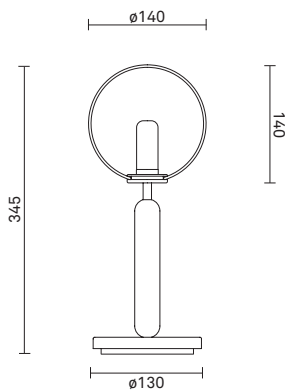

Product number: 03040223 - Optic Clear glass.

Product number: 03040224 - Opal White glass.

Dimensions:  
ø380mm x 465mm  
Ceiling plate: ø120mm  
Black fabric cable - Length: 2500mm

Socket: G9  
(Bulb not included)

Product number:03480223 - Optic Clear glass.

Product number:03480224 - Opal White glass.

Dimensions:  
175mm x 285mm  
Black fabric cable - Length: 2500mm

Socket: G9  
(Bulb not included)

Product number:03530223 - Optic Clear glass.

Product number:03530224 - Opal White glass.

Dimensions:  
ø140mm x 345mm  
Black fabric cable - Length: 2000mm

Socket: G9  
(Bulb not included)

Product number: 03060223 - Optic Clear glass.

Product number: 03060224 - Opal White glass.

Dimensions:  
ø340mm x max. 2500mm  
Ceiling plate: ø340mm  
Black fabric cable - Length: 2500mm

Socket: G9  
(Bulb not included)