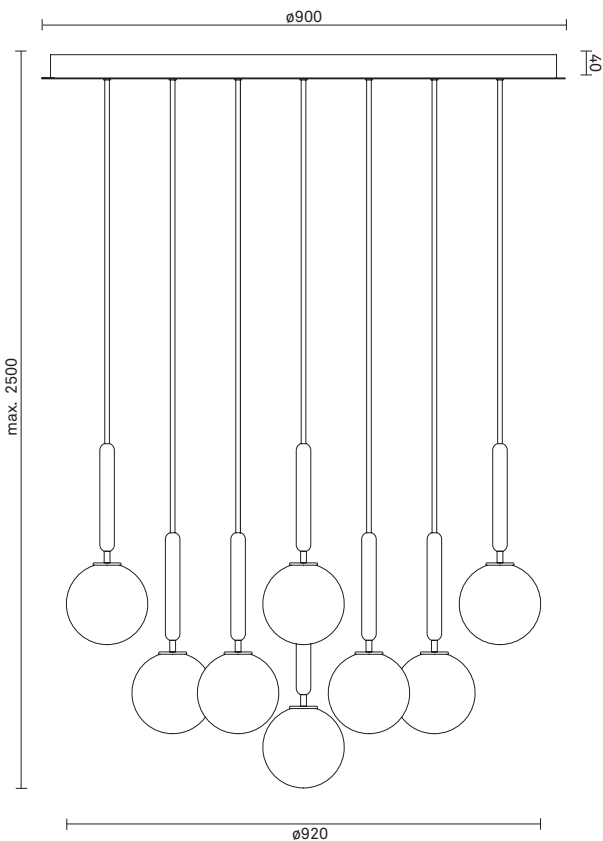

NUURA

MIIRA 13

The significant details of Miira are the fine curves and thin neck that gives a graceful appearance.

Miira collection is designed with the chandelier as a centre and expands into a complete series of lights, manufactured in the highest quality.

The Miira Collection features hand-blown glass globes with slight variances in the optic effect, which make each piece unique.

Miira 13 is a statement chandelier suitable for larger rooms and public spaces. The Chandelier can be customised in exclusive arrangement.

Product number: 03060223 - Optic Clear glass.

Product number: 03060224 - Opal White glass.

Dimensions:
ø900mm x max. 2500mm
Ceiling plate: ø900mm
Black fabric cable - Length: 2500mm

Socket: G9
(Bulb not included)