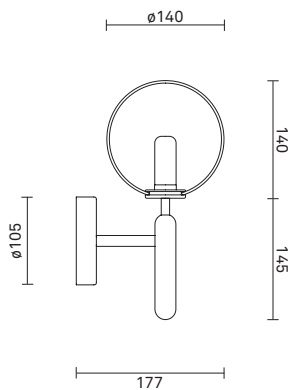

Product number: 03040223 - Optic Clear glass.

Product number: 03040224 - Opal White glass.

Dimensions:  
ø380mm x 465mm  
Ceiling plate: ø120mm  
Black fabric cable - Length: 2500mm

Socket: G9  
(Bulb not included)

Product number:03480223 - Optic Clear glass.

Product number:03480224 - Opal White glass.

Dimensions:  
175mm x 285mm  
Black fabric cable - Length: 2500mm

Socket: G9  
(Bulb not included)

Product number:03530223 - Optic Clear glass.

Product number:03530224 - Opal White glass.

Dimensions:  
ø140mm x 345mm  
Black fabric cable - Length: 2000mm

Socket: G9  
(Bulb not included)

Product number: 03060223 - Optic Clear glass.

Product number: 03060224 - Opal White glass.

Dimensions:  
ø340mm x max. 2500mm  
Ceiling plate: ø340mm  
Black fabric cable - Length: 2500mm

Socket: G9  
(Bulb not included)