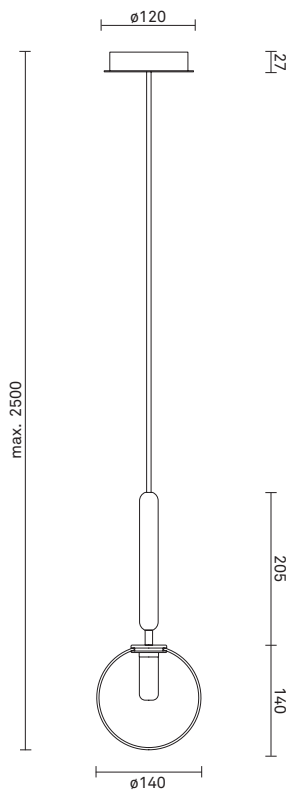

NUURA

MIIRA 1

The significant details of Miira are the fine curves and thin neck that gives a graceful appearance.

Miira collection is designed with the chandelier as a centre and expands into a complete series of lights, manufactured in the highest quality.

The Miira Collection features hand-blown glass globes with slight variances in the optic effect, which make each piece unique.

Miira 1 pendant is suitable over the dining table, smaller side tables and kitchen areas.

Product number: 03310223 - Optic Clear glass.

Product number: 03310224 - Opal White glass.

Dimensions:
ø140mm x 345mm
Ceiling plate: ø120mm
Black fabric cable - Length: 2500mm

Socket: G9
(Bulb not included)