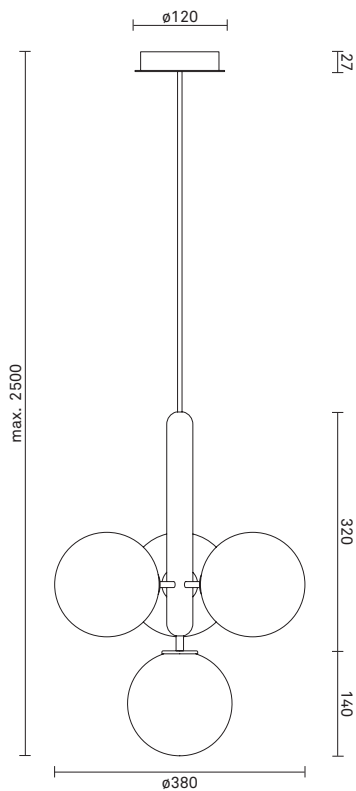

NUURA

MIIRA 4

The significant details of Miira are the fine curves and thin neck that gives a graceful appearance.

Miira collection is designed with the chandelier as a centre and expands into a complete series of lights, manufactured in the highest quality.

The Miira Collection features hand-blown glass globes with slight variances in the optic effect, which make each piece unique.

Miira 4 a chandelier in perfect dimensions suitable both over the dining table, livingroom and kitchen areas.

Product number: 03040223 - Optic Clear glass.

Product number: 03040224 - Opal White glass.

Dimensions:
ø380mm x 465mm
Ceiling plate: ø120mm
Black fabric cable - Length: 2500mm

Socket: G9
(Bulb not included)