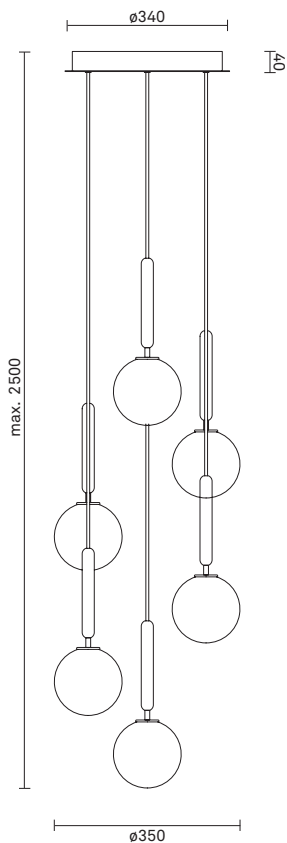

NUURA

MIIRA 6

The significant details of Miira are the fine curves and thin neck that gives a graceful appearance.

Miira collection is designed with the chandelier as a centre and expands into a complete series of lights, manufactured in the highest quality.

The Miira Collection features hand-blown glass globes with slight variances in the optic effect, which make each piece unique.

Miira 6 Chandelier can be adjusted in a long span, suitable for halls, stairs and corner spaces.

Product number: 03060223 - Optic Clear glass.

Product number: 03060224 - Opal White glass.

Dimensions:
ø340mm x max. 2500mm
Ceiling plate: ø340mm
Black fabric cable - Length: 2500mm

Socket: G9
(Bulb not included)